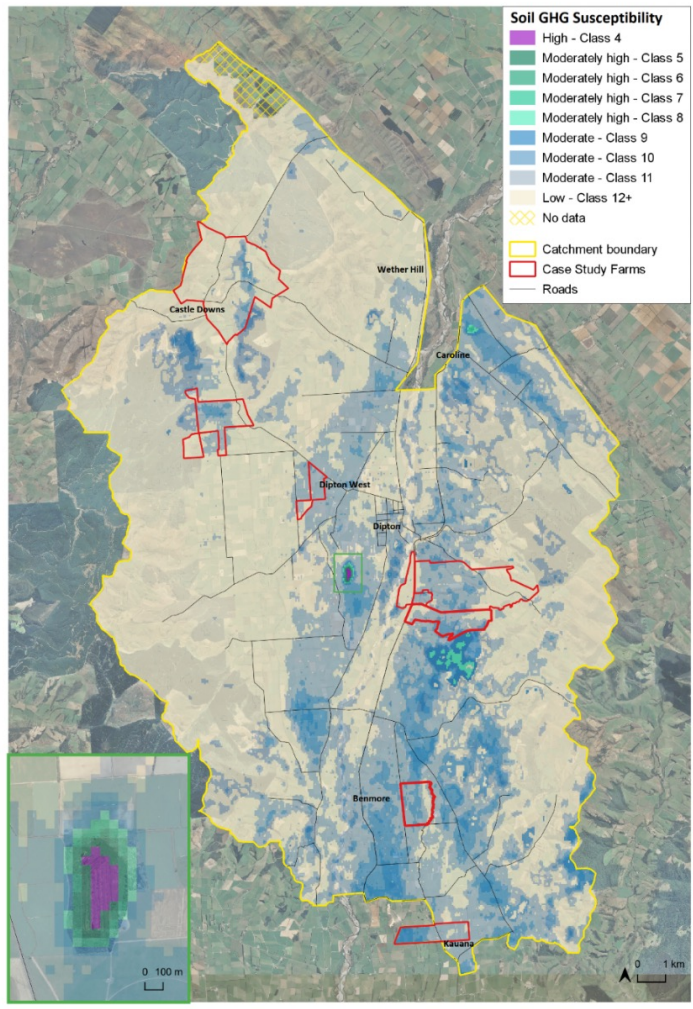

CARBON NEUTRAL DIPTON

Join us on our adventure to see if
small changes on-farm can make
big differences to our emissions.

**THRIVING
SOUTHLAND**

*Tōnui ana te whenua. Tōnui ana te takata.
A thriving, prosperous land. A thriving, prosperous people.*

What's a Catchment Group

Greater Dipton Catchment Group

How Carbon Neutral Dipton came about

The process

Model a Base farm system

Model 2-3 mitigations/farm system changes

Quantify changes in GHG emissions

Assess impact on net profit and water quality

Report findings to farms and wider public

- Finding Efficiencies
- Stocking Policy
- Considering negative profitability areas
- Alternative Land Use
- Nitrogen inputs
- Technology
- Carbon forestry

Our Journey